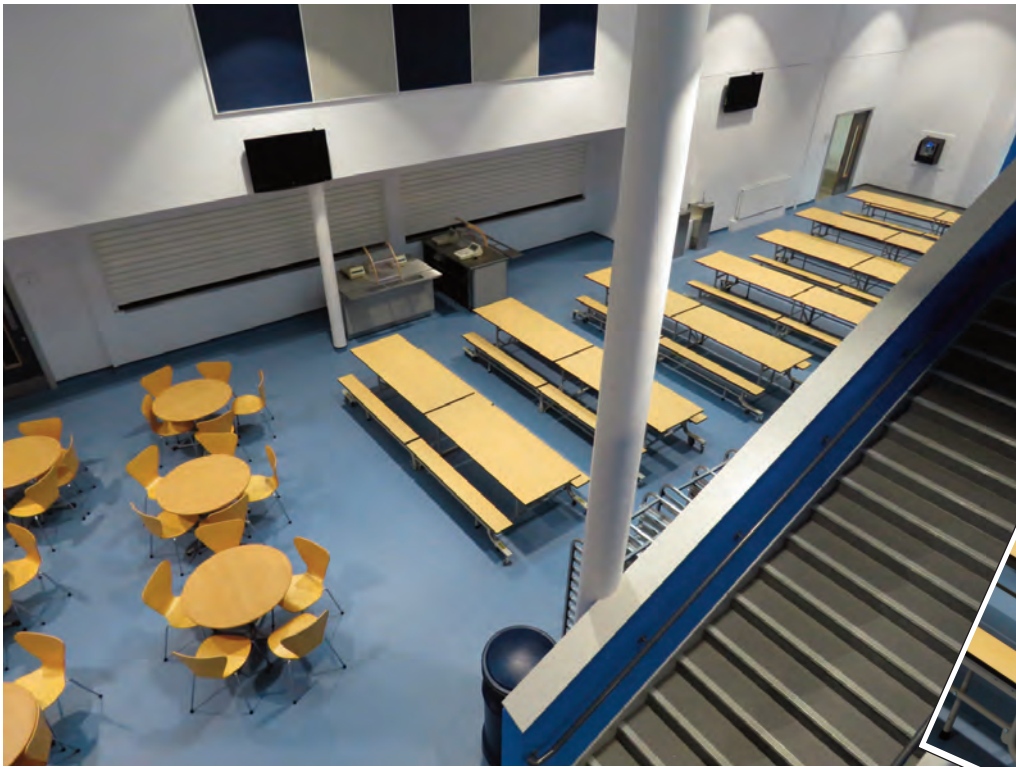

## SpaceSaver Folding bench dining tables

The space efficient table for multi-use areas

- Saves hours of catering staff time
- Spring assisted for easy folding
- Makes floor cleaning easy
- Enables your room to be set up for alternative uses within minutes
- Liked by students – encourage students to stay at school for lunch
- Straight bench is both space efficient & promotes lunchtime networking
- Folds flat – 6 tables nest in just 224cm of floor space
- Choice of 3 lengths 8' (seats 10-12), 10' (seats 12-14) or 12' (seats 14-16)

Wide choice of top and bench colours – can also be customised with bespoke graphics.

Pictured with Hunter Green tops, black PU edge & bench tops, silver frame

All tables fitted with  
DoubleGuard – protects against  
tipping whilst table moved to  
storage position

# SpaceSaver Folding bench dining tables

Shown with Fusion Maple top, chameleon natural stone frame

- Tough seamless PU edging prevents food being trapped
- Ideal for both Primary & Senior pupils – 2 heights available
- Tables nest together for storage