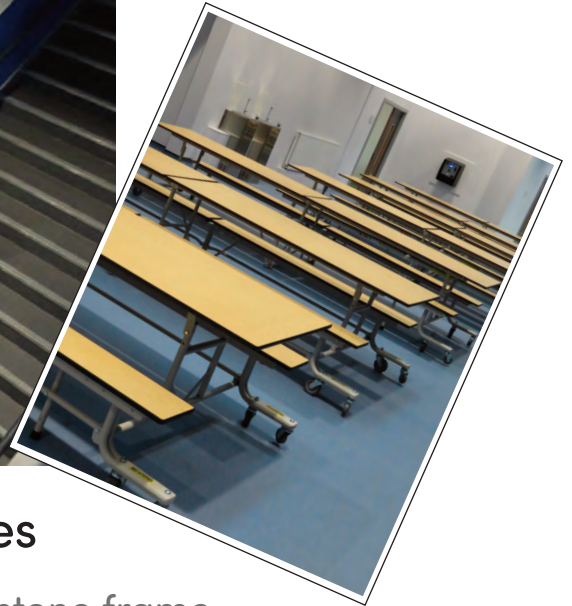

## SpaceSaver Folding bench dining tables

The space efficient table for multi-use areas

- Saves hours of catering staff time
- Spring assisted for easy folding
- Makes floor cleaning easy
- Enables your room to be set up for alternative uses within minutes
- Liked by students – encourage students to stay at school for lunch
- Straight bench is both space efficient & promotes lunchtime networking
- Folds flat – 6 tables nest in just 224cm of floor space
- Choice of 3 lengths 8' (seats 10-12), 10' (seats 12-14) or 12' (seats 14-16)

Wide choice of top and bench colours – can also be customised with bespoke graphics.

Pictured with Hunter Green tops, black PU edge & bench tops, silver frame

All tables fitted with  
DoubleGuard – protects against  
tipping whilst table moved to  
storage position

# SpaceSaver Folding bench dining tables

Shown with Fusion Maple top, chameleon natural stone frame

- Tough seamless PU edging prevents food being trapped
- Ideal for both Primary & Senior pupils – 2 heights available
- Tables nest together for storage