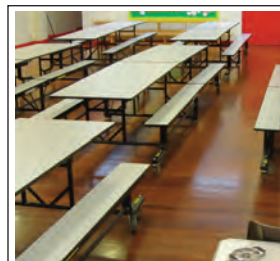

6 tables fit in just 224cm width!

Lower seat option ideal for Primary use