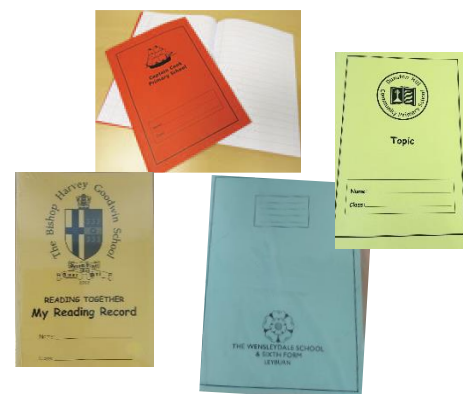

Custom Printed Cover Exercise Books

Design your own covers with full flexibility of position & content

- These books are not just standard exercise books with your school badge overprinted.
- Design & create your own A4 size books with a choice of 11 different premium coloured card covers in attractive pastel or intense shades
- Both front & back outside covers can be customised with not only your school logo but you can create a full front and back cover design
- Option of additional customised inside front & back cover print: such as add school rules, formulas, spellings, maps or custom data – ask for pricing
- Optional extras include: wipe clean laminated covers, rounded corners or other special colours, or full colour printed covers – ask for pricing.
- Why not colour co-ordinate your entire school's books? Being made to order, this allows you to choose cover colours & rulings to suit your needs, rather than rely on standard available books.
- Please ask for free specifier guide to show examples of all available rulings
- For 9x7" size, A4 32 page, A4+ or bulk orders over 40 boxes per size, please ask for pricing.

* Note minimum print run of 200 books of these rulings – cover colours can be mixed to make up this quantity. All other lines minimum quantity is 50 books per cover design, colour or size.

Cover colours: Gold, Blue, Yellow, Green, Cream, Pink, Grey, Red, Orange, Lime & Purple